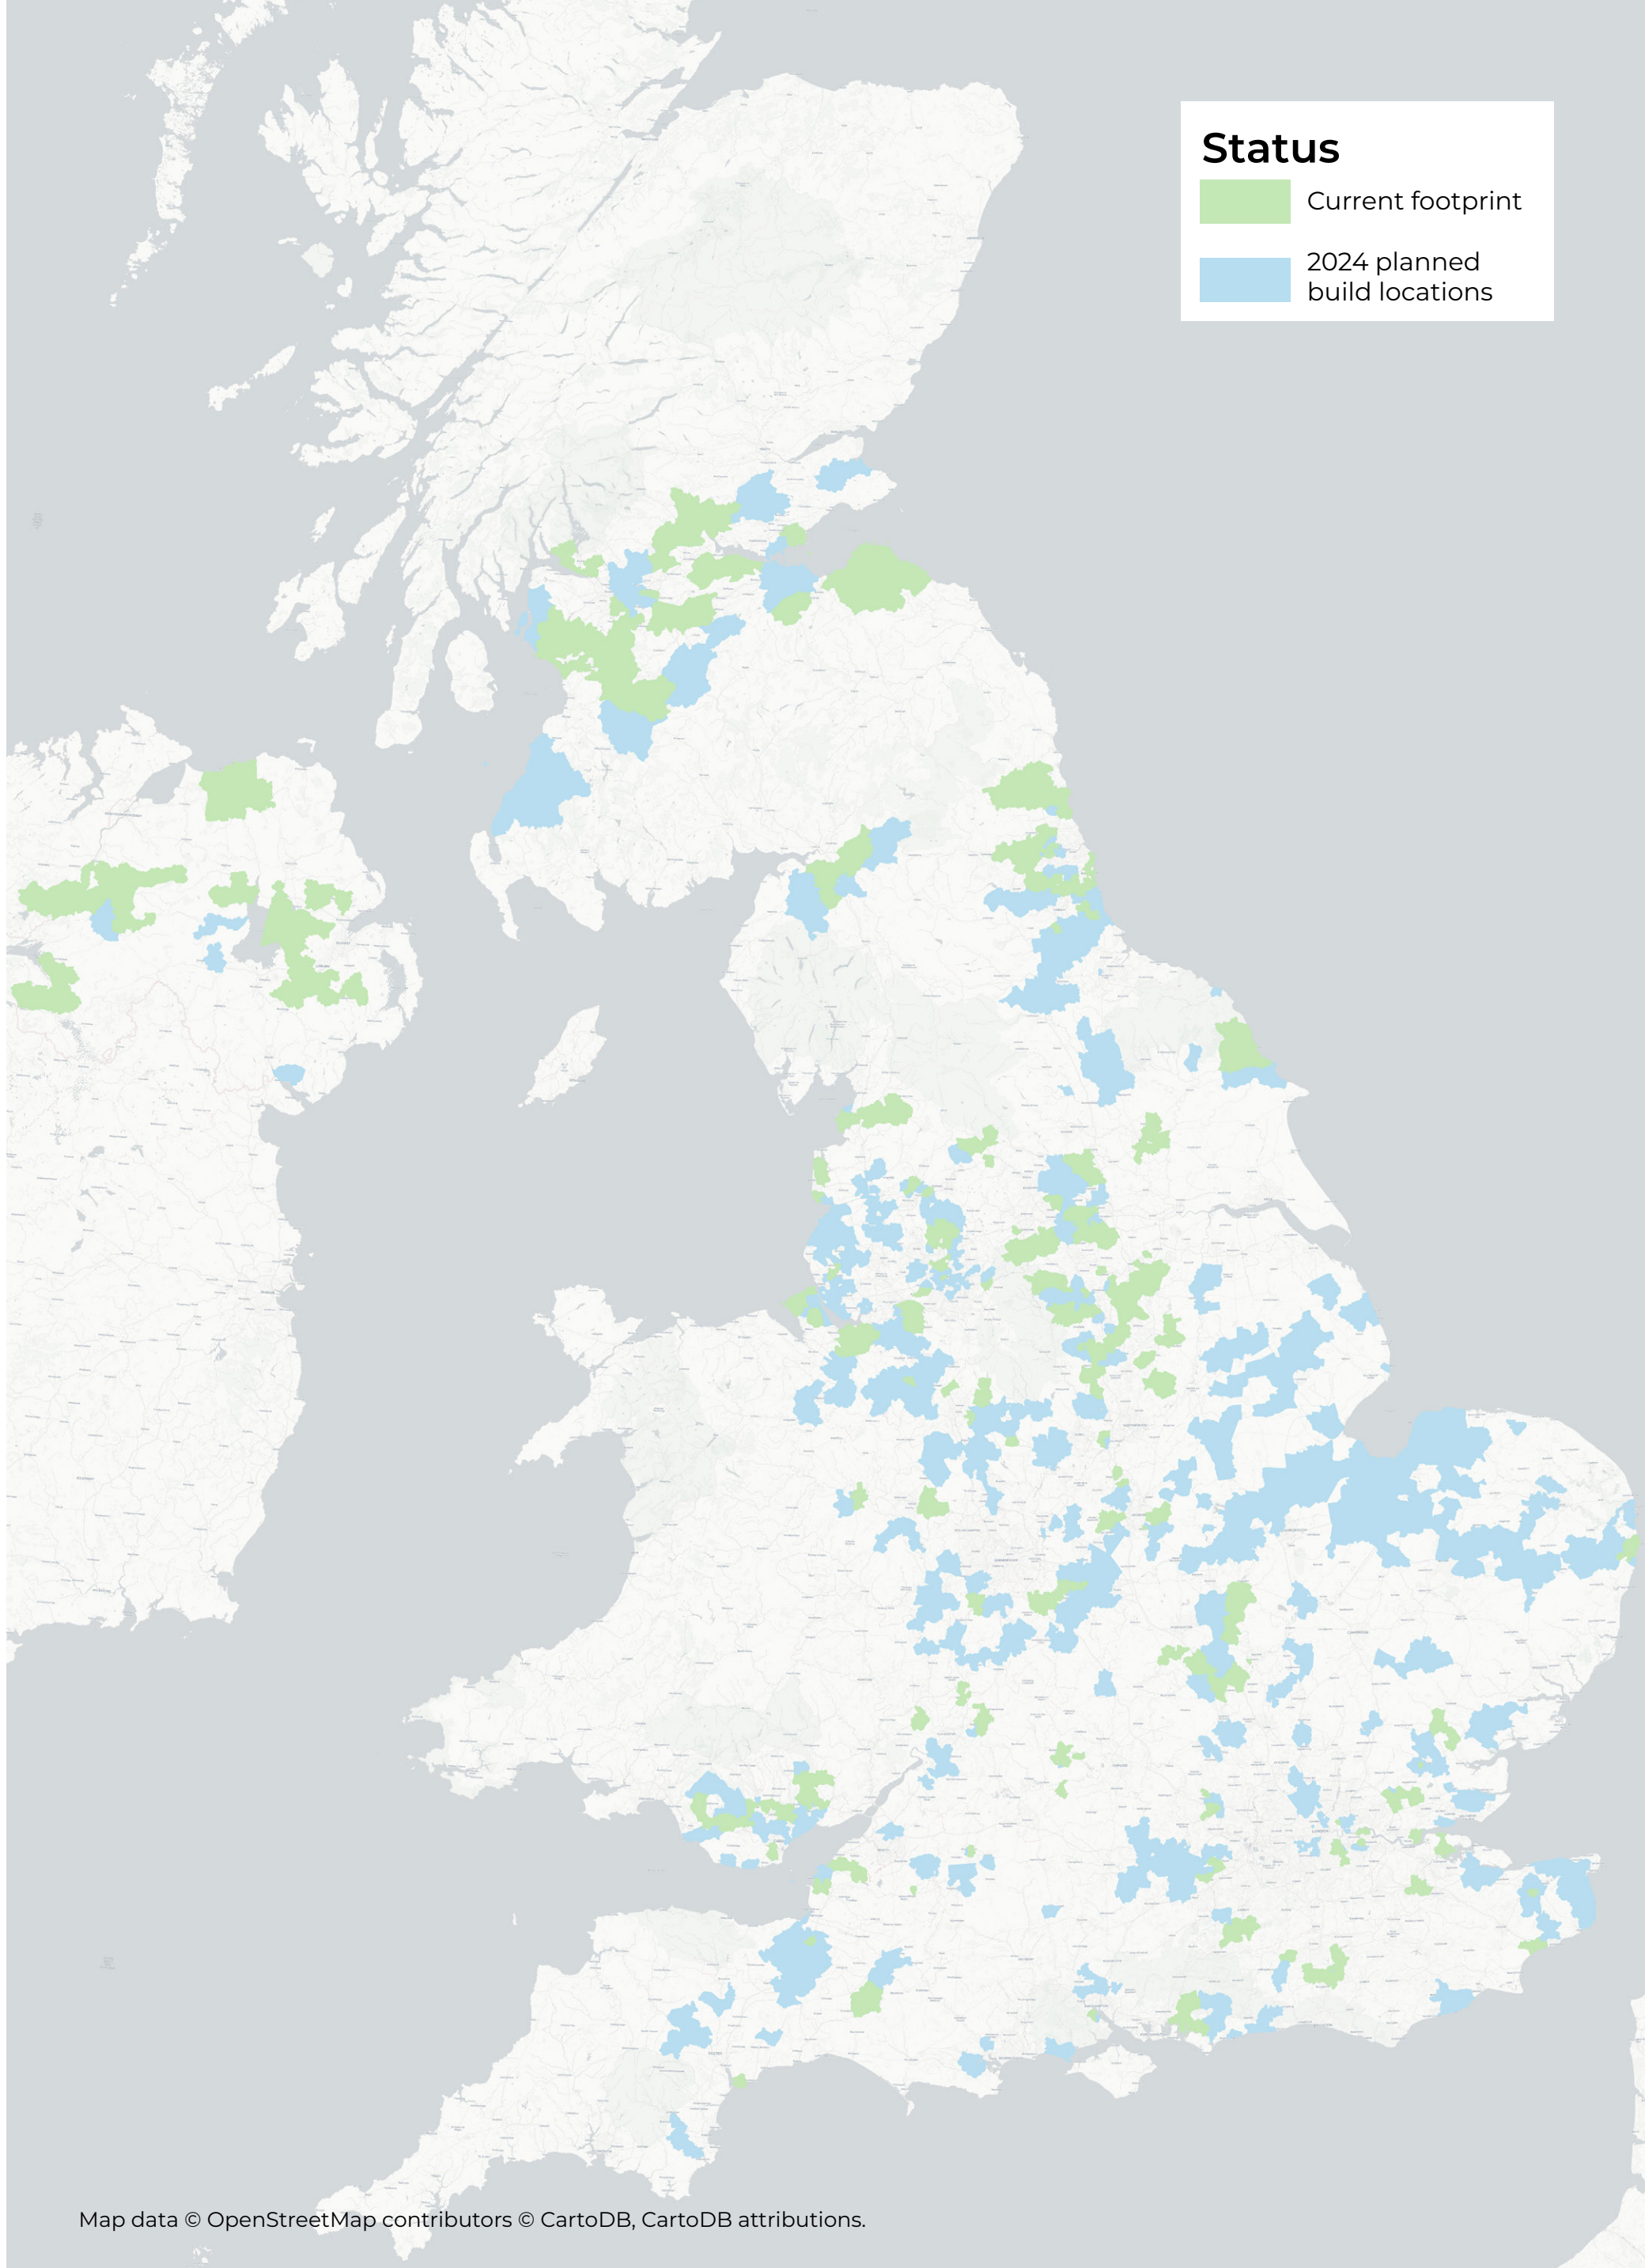

nexfibre is a next generation fibre network operator, formed in December 2022. We are on a mission to deliver our network to more than 5 million premises by 2026, using the latest XGS-PON architecture, capable of symmetrical speeds of up to 10 Gbps.

Network rollout plan

nexfibre is bringing full fibre to more than 5 million premises across the UK by the end of 2026.

This map shows our current footprint, and locations where we are planning to build in 2024.

The following pages provide a breakdown, by build location, of existing footprint, current activity and planned build for the remainder of 2024.

As at 31 March 2024.

Network rollout plan

Location	Existing footprint	Activity taking place in the next 3 months	Build planned in 2024
Accrington		✓	✓
Alcester			✓
Alfreton and Somercote	✓		
Alloa		✓	
Alnwick			✓
Altofts	✓		
Amble			✓
Annan			✓
Annfield		✓	
Ash			✓
Ashbourne			✓
Ashington		✓	
Ashton Hurst		✓	✓
Ashton-Under-Lyne		✓	✓
Aston Clinton			✓
Atherstone		✓	
Attleborough			✓
Auchterarder			✓
Banbury		✓	✓
Banks		✓	✓
Barnet			✓
Barnoldswick		✓	✓
Batheaston			✓
Bawtry	✓		
Bebington	✓		
Beccles		✓	✓
Bellingham	✓		
Belper			✓
Bessacar	✓		
Bettws	✓		
Bicester			✓
Biggar			✓

Location	Existing footprint	Activity taking place in the next 3 months	Build planned in 2024
Cwmbran		✓	✓
Desborough			✓
Desford			✓
Dinas Powys		✓	
Dinnington	✓		
Diss			✓
Donaghcloney	✓		
Downham Market			✓
Dringhouses	✓		
Dromore	✓		
Dunbar		✓	
Dunblane			✓
Dursley			✓
Eaglesham		✓	✓
Earlsdon		✓	✓
Easterhouses	✓		
Eastleigh			✓
Eaton Bay			✓
Ecclesfield	✓		
Eccleshall		✓	✓
Edenthorpe	✓		
Edinburgh		✓	✓
Edwinstowe	✓		
Elswick		✓	
Emsworth		✓	
Exmouth		✓	✓
Fakenham			✓
Falconwood		✓	
Falkirk	✓		
Faringdon (Oxfordshire)		✓	
Farncombe	✓		
Farndon			✓