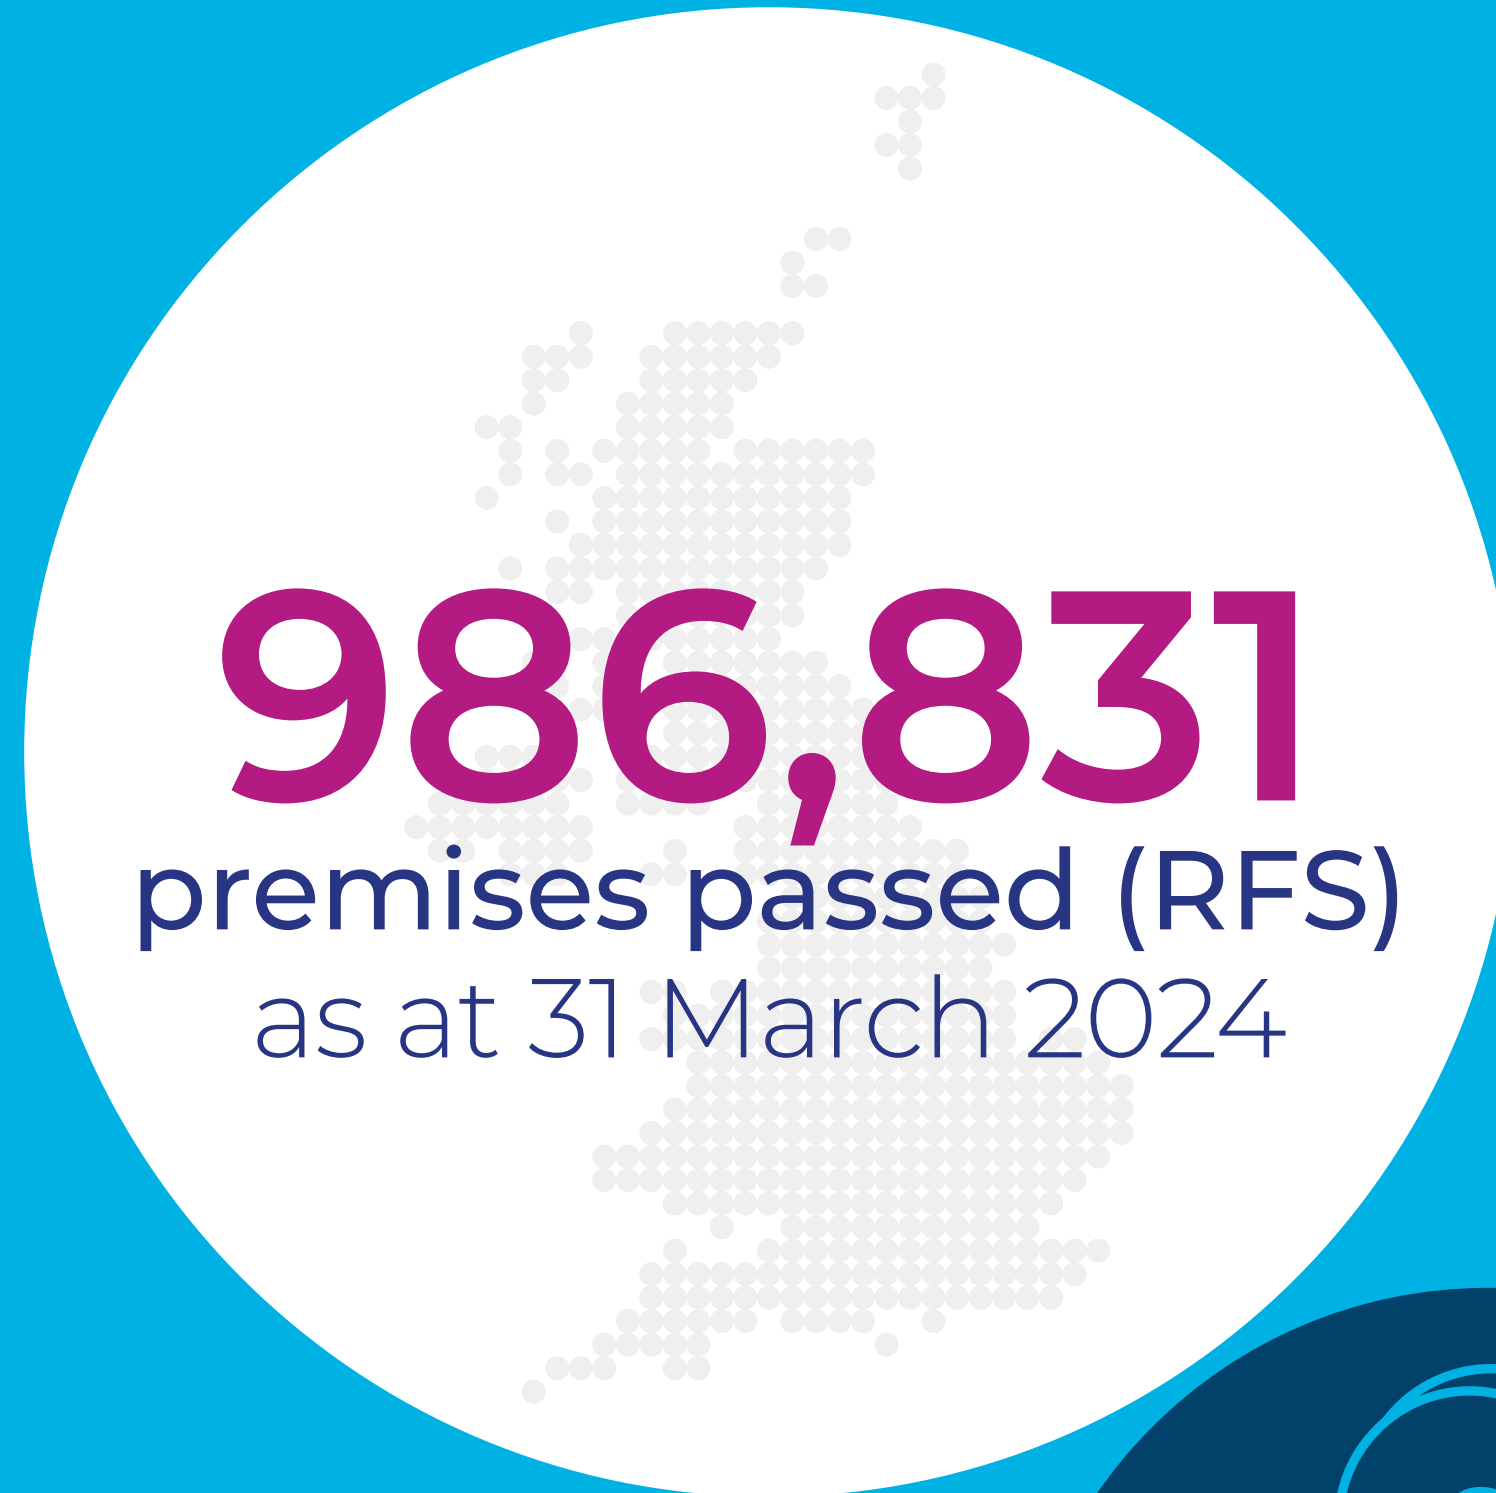

Our year started positively and our progress continues at pace; at the end of March 2024 our network had reached 986,831 premises (ready for service RFS).

It is testament to the hard work of our team, our partners at Virgin Media O2, and our world-class investors that we have been able to accelerate activity and achieve this reach in such a short period of time.

nexfibre is a next generation fibre network operator, formed in December 2022. We are on a mission to deliver our network to more than 5 million premises by 2026, using the latest XGS-PON architecture, capable of symmetrical speeds of up to 10 Gbps.