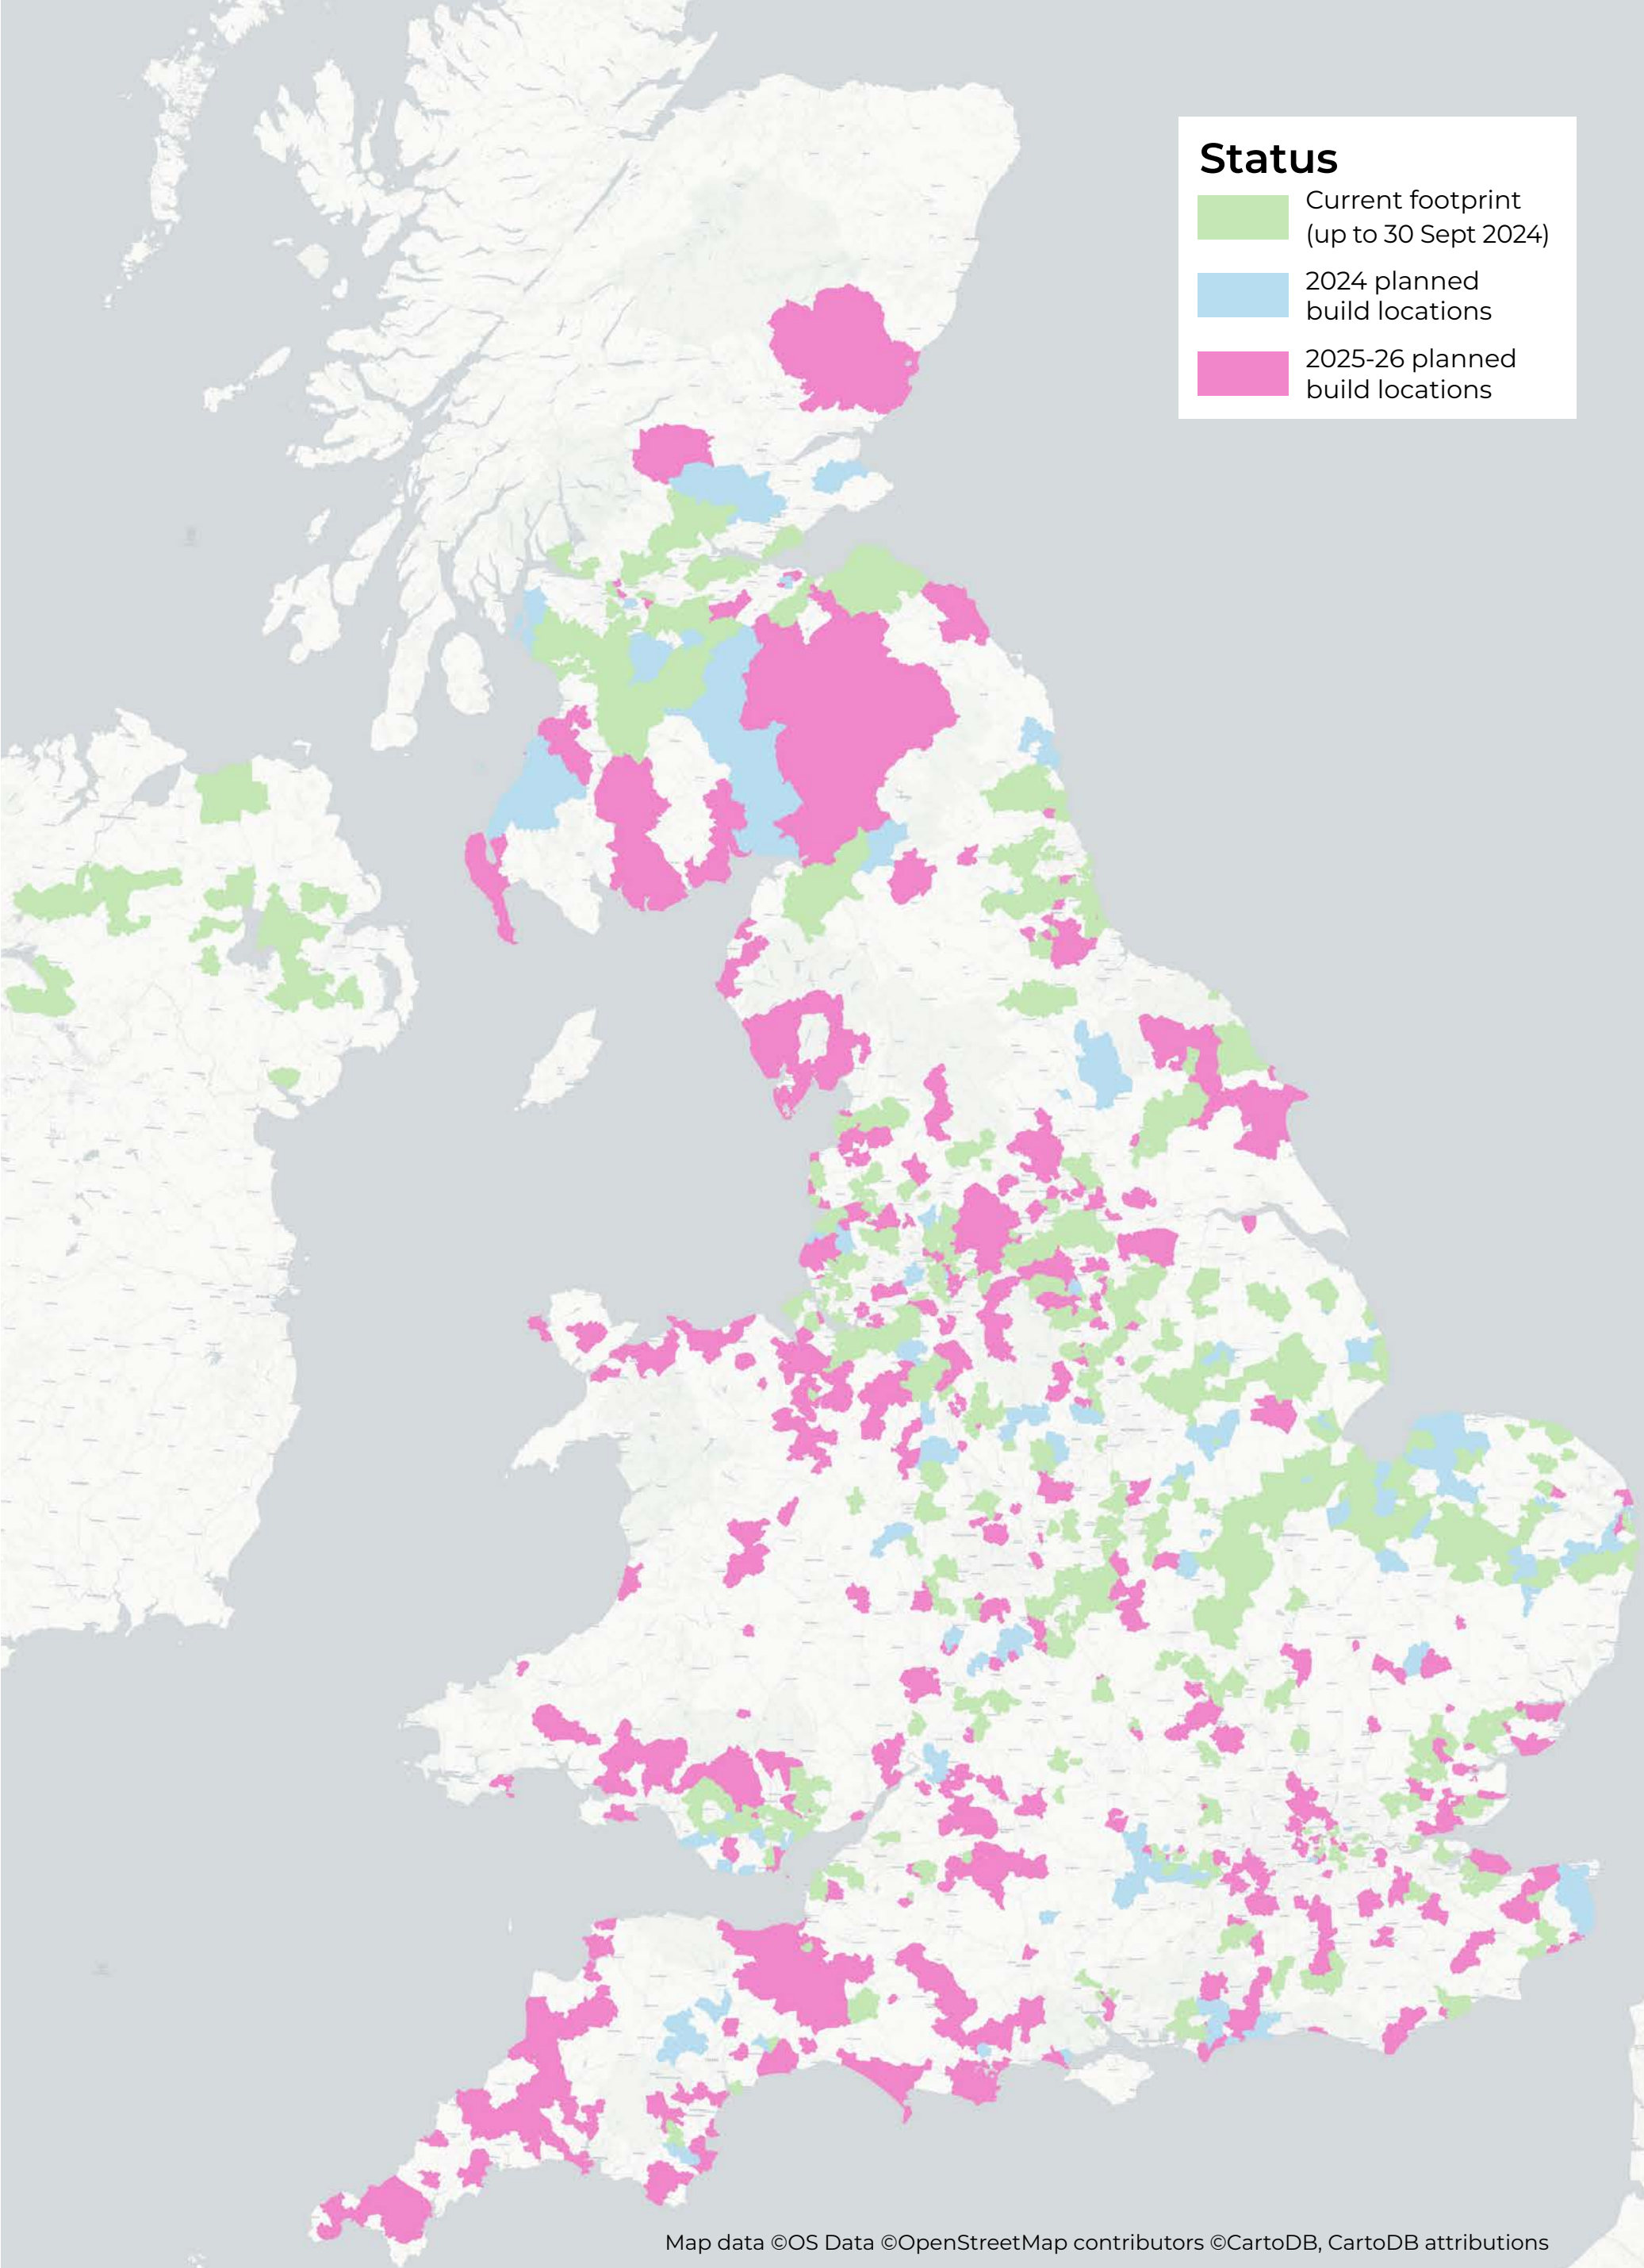

1,557,000
premises passed (RFS)
as at 30th Sept 2024

Total build plan
5 million
by end of 2026

100%
full fibre

£4.5bn
investment

Up to
10gbps
symmetrical speed
capable

Network rollout plan

This map shows our current footprint, and locations where we are planning to build.

The following pages provide a breakdown, by build location, of existing footprint, current activity and planned build for the remainder of 2024, 2025 and into 2026.

As at 30th September 2024.

Network rollout plan

Location	Existing footprint	2024	2025/26
Abercynon			✓
Aberdare			✓
Abergele			✓
Abertillery			✓
Aberystwyth			✓
Accrington		✓	
Alcester		✓	
Alfreton and Somercote	✓		
Alloa		✓	
Alnwick		✓	
Altofts	✓		
Alvechurch			✓
Amble		✓	
Ammanford			✓
Annan		✓	
Annfield	✓		
Arbroath			✓
Ash		✓	✓
Ashbourne		✓	
Ashburton			✓
Ashington	✓		
Ashton	✓		✓
Ashton Hurst	✓	✓	
Ashton-Under-Lyne	✓	✓	
Aston Clinton	✓		
Atherstone	✓		
Auchterarder		✓	
Axminster			✓
Banbury	✓		✓
Bangor			✓
Banks		✓	
Barnet			✓

Location	Existing footprint	2024	2025/26
Crewkerne			✓
Crieff			✓
Crook			✓
Crosshouse	✓		
Crosspool	✓		
Crowthorne	✓	✓	
Croydon			✓
Crumlin	✓		
Cullompton			✓
Cumnock	✓		
Cupar		✓	✓
Cwmbran	✓		
Dalbeattie			✓
Dalkeith			✓
Dartmouth			✓
Daventry			✓
Dawlish			✓
Denbigh			✓
Desborough		✓	
Desford	✓		
Devizes			✓
Dewsbury			✓
Didcot			✓
Dinas Powys	✓		
Dinnington	✓		
Donaghcloney	✓		
Dorchester			✓
Dover			✓
Dovercourt			✓
Dringhouses	✓		
Dromore	✓		
Dumfries			✓